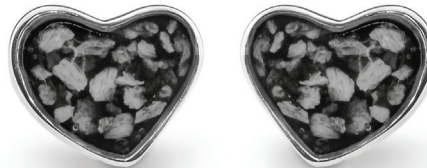

SLV **£235.00** 9F 9H 9K **£415.00**

EverWith® Ladies Delicate Drop
Memorial Ashes Earrings
(EW-E-204-Violet)

SLV **£205.00** 9F 9H 9K **£355.00**

EverWith® Ladies Cherish
Memorial Ashes Earrings
(EW-E-201-Black)

SLV **£235.00** 9F 9H 9K **£369.00**

EverWith® Ladies Silver Classic Round
Memorial Ashes Earrings
(EW-E-202-Transparent)

SLV **£205.00** 9F 9H 9K **£355.00**

EverWith® Ladies Rondure Opulence
Memorial Ashes Earrings
(EW-E-213)