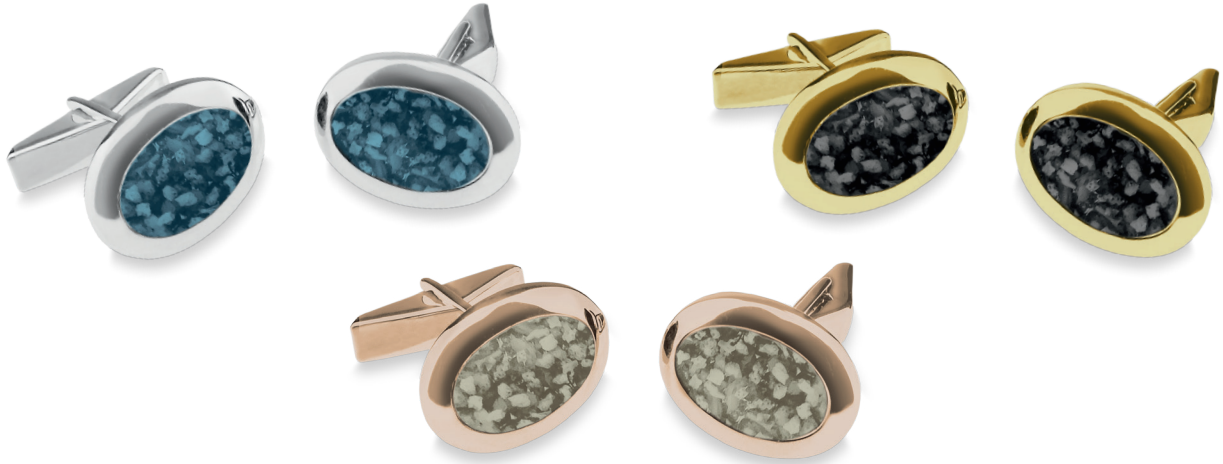

EverWith® Gents Oval Memorial Ashes Cufflinks
(EW-CL-602-Blue)

SLV **£225.00**
9F 9H 9K **£920.00**

Can be engraved up to 25 characters